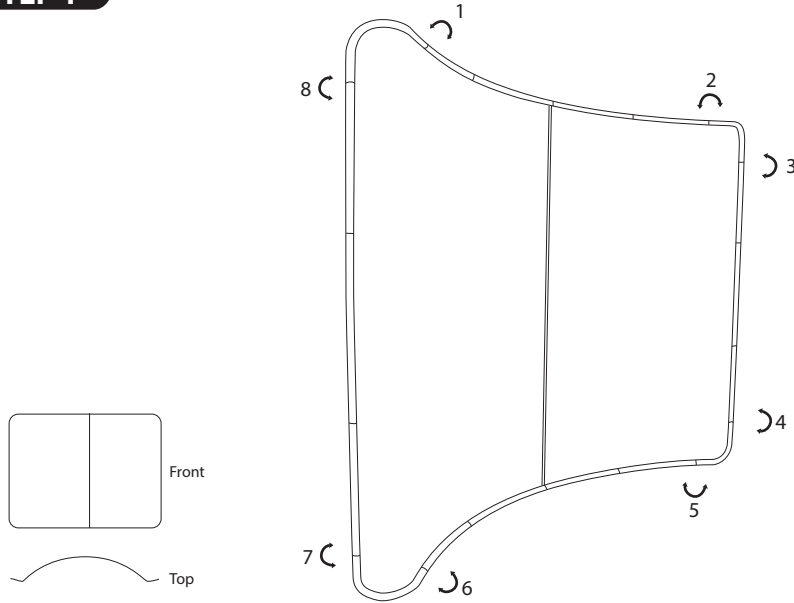

# INSTALLATION STEPS FOR WAVE TUBE CURVED

Modern appearance, stable quality, practicability & multiformity  
Package and spotlight are available as accessories.

## STEP 1

Frame size: 120"w x 90"h

## STEP 2