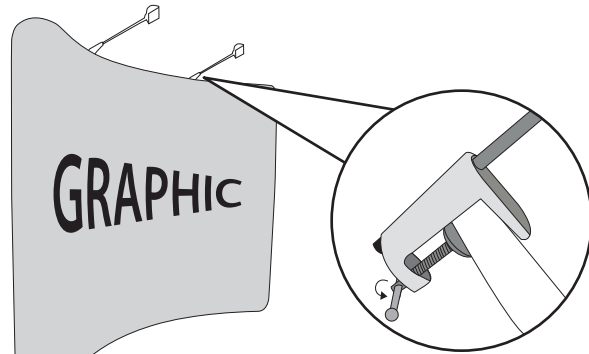

STEP 3

Optional accessories

156LED Specifications
Emitting Color: White
Forward Voltage: 3.1 (Min), 3.3 (Max)
Power: 12 Volts - 1500 ma
Natural Life: 10000 Hours
Op.eration Temperature: 45° C

CAUTION:
PLEASE READ THE INSTRUCTIONS BEFORE INSTALLING PRODUCTS