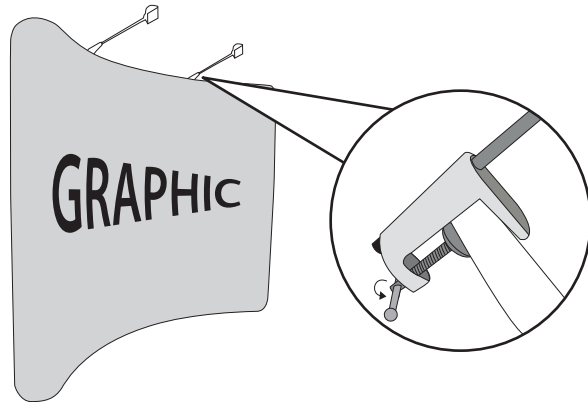

INSTALLATION STEPS FOR WAVE TUBE CURVED

Modern appearance, stable quality, practicability & multiformity
 Package and spotlight are available as accessories.

STEP 1

Frame size: 120" w x 90" h

STEP 2

STEP 3

Optional accessories

156LED Specifications
 Emitting Color: White
 Forward Voltage: 3.1 (Min), 3.3 (Max)
 Power: 12 Volts - 1500 ma
 Natural Life: 10000 Hours
 Op.eration Temperature: 45° C

CAUTION:
 PLEASE READ THE INSTRUCTIONS BEFORE INSTALLING PRODUCTS