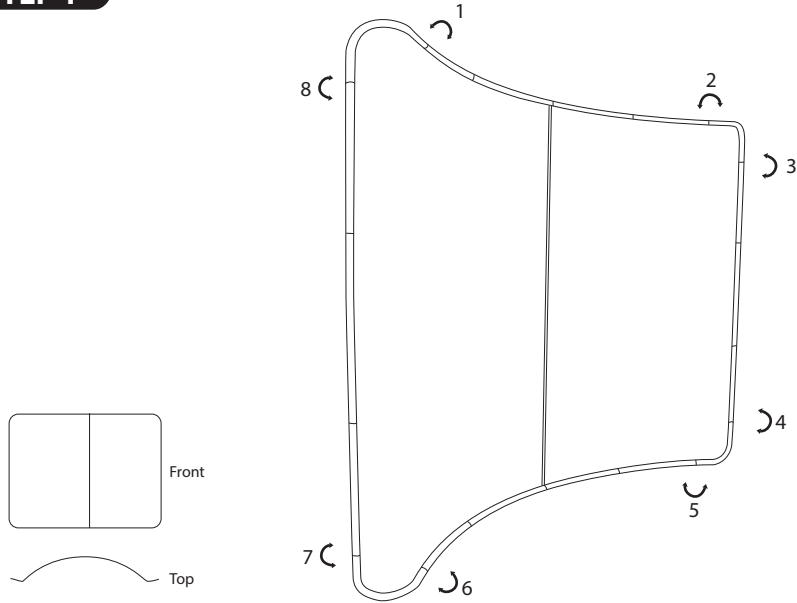

INSTALLATION STEPS FOR WAVE TUBE CURVED

Modern appearance, stable quality, practicability & multiformity
 Package and spotlight are available as accessories.

STEP 1

Frame size: 120" w x 90" h

STEP 2

STEP 3

Optional accessories

156LED Specifications
 Emitting Color: White
 Forward Voltage: 3.1 (Min), 3.3 (Max)
 Power: 12 Volts - 1500 ma
 Natural Life: 10000 Hours
 Op.eration Temperature: 45° C

CAUTION:
 PLEASE READ THE INSTRUCTIONS BEFORE INSTALLING PRODUCTS